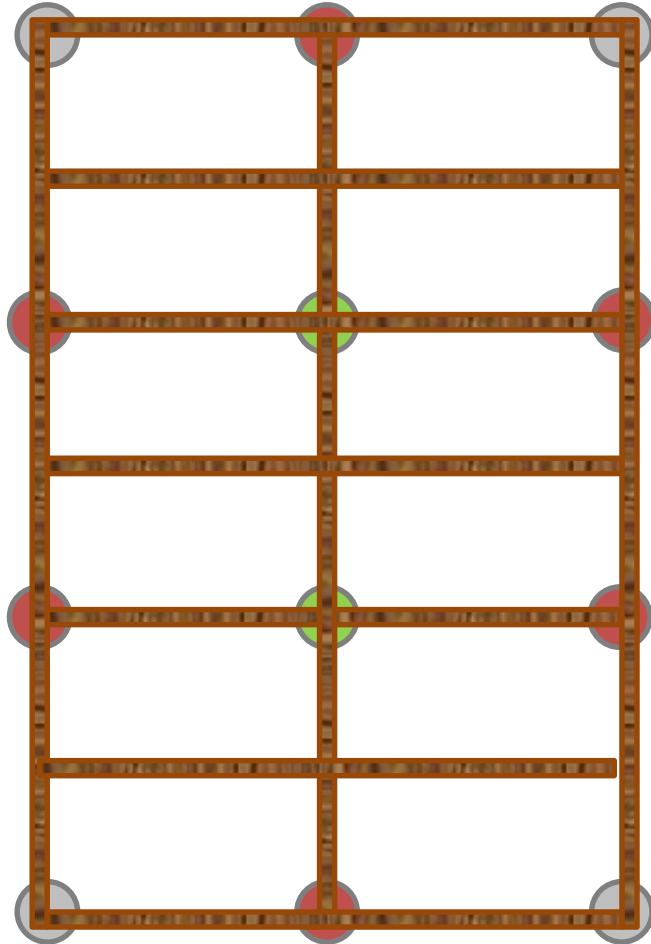

Kit 14

Shed/Decking Size

Lightweight sheds 12 x 8 , 12 x 10

Kit 14 Components

Corner Bracket X 4

T Bracket x 6

Cross Plate x 2

6 Inch Plate and Pile x 12

Screws x 28