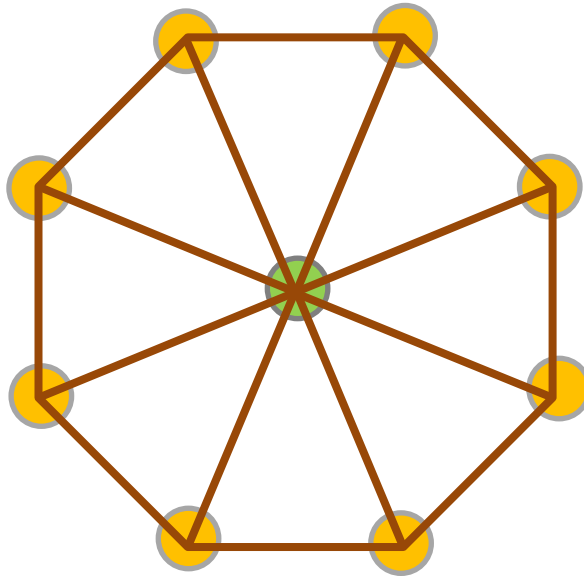

Kit 5

Shed/Decking Size

Octagon up to 10ft x 10ft

Kit 5 Components

Octagonal Bracket X 8

Cross Plate x 1

8 Inch Plate and Pile x 9

Screws x 20